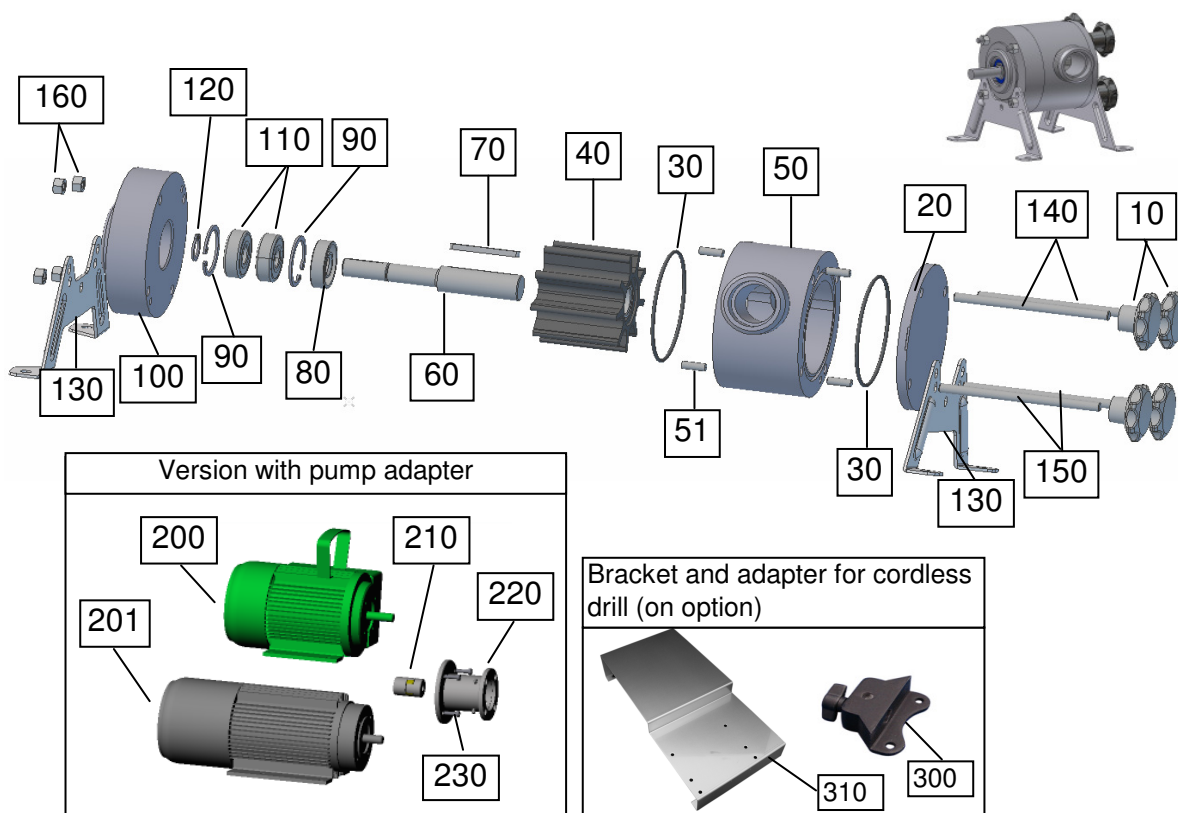

Parts list NIROSTAR 2001-B

Parts list

Pos.:	Part / Designation	Code	Number
10	Star knob M5 female thread	80561	4
20	Front cover NIROSTAR	11014301	1
30	O-ring 56-2 NBR	80003	2
30	O-ring 56-2 EPDM	80151	2
30	O-ring 56-2 VITON	80150	2
40	Impeller Perbunan type B / polyamid bush	11012912	1
40	Impeller Perbunan type B / stainless steel bush	11012911	1
40	Impeller Neoprene type B / stainless steel bush	11012511	1
40	Impeller EPDM type B / stainless steel bush	11012411	1
40	Impeller EPDM type B / polyamid bush	11012413	1
40	Impeller VITON type A / stainless steel bush	11012801	2
40	Impeller VITON type A / polyamid bush	11012810	2
40	Impeller plastic type A / polyamide bush	11012301	2
50	Housing NIROSTAR-B	11013902	1
51	Dowel 4x12 stainless steel	70268	4
60	Shaft long 10mm	11013010	1
70	Fitting key A3x3x36	70317	1
80	Rotary shaft seal 10x26x7 NBR	80142	1
80	Rotary shaft seal 10x26x7 EPDM	80536	1
80	Rotary shaft seal 10x26x7 VITON	80414	1
90	Locking ring I 26x1,2	70167	2
100	Rear cover NIROSTAR 2001-B	11014302	1
110	Ball bearing 6000 2RS C3 Niro	80190	2
120	Locking ring A10	70309	1
130	Pedestal aluminium	11012710	2

Parts list for pump with adapter

Pos.:	Part / Designation	Code	Number
140	Headless set screw M5x85 (pump adapter version)	11013107	2
150	Headless set screw M5x85 (pump adapter version)	11013107	2
200	Motor 230V; 0,55 KW; 1400 rpm; complete	80611	1
200	Motor 230V; 0,55 KW; 2800 rpm; complete	80610	1
200	Motor 400V; 0,55 KW; 1400 rpm; complete	80614	1
200	Motor 400V; 0,55 KW; 2800 rpm; complete	80612	1
201	Motor 12V-DC; 0,37 KW; 1500 rpm; complete	80458	1
201	Motor 12V-DC; 0,37 KW; 3000 rpm; complete	80358	1
201	Motor 24V-DC; 0,37 KW; 1500 rpm; complete	80457	1
201	Motor 24V-DC; 0,37 KW; 3000 rpm; complete	80359	1
210	Rotex coupling complete	141026	1
220	Pump adapter	12000101	1
230	Hexagon socket head cap screw M6x16	70055	4