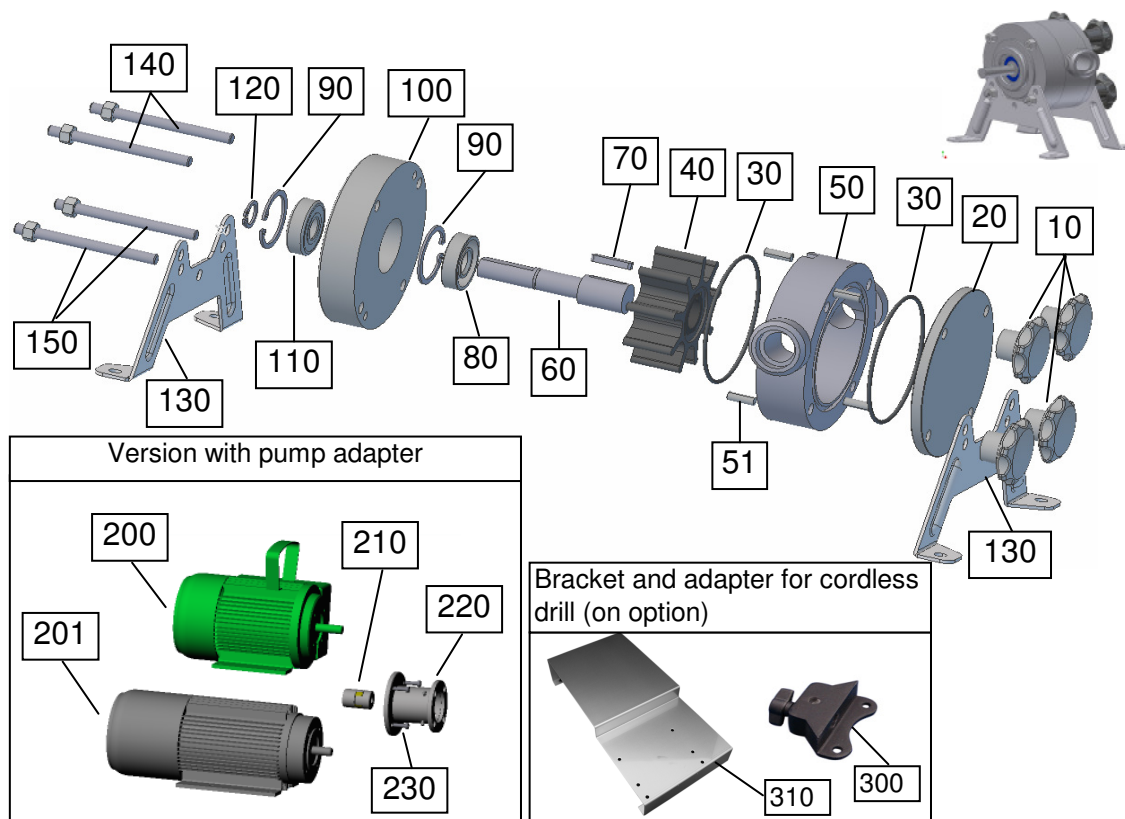

Parts list NIROSTAR 2001-A

Parts list

| Pos.: | Part / Designation | Code | Number |
|-------|---|-----------|--------|
| 10 | Star knob M5 female thread | 80561 | 4 |
| 20 | Front cover NIROSTAR-A | 11014301 | 1 |
| 30 | O-ring 56-2 NBR | 80003 | 2 |
| 30 | O-ring 56-2 EPDM | 80151 | 2 |
| 30 | O-ring 56-2 VITON | 80150 | 2 |
| 40 | Impeller Perbunan type A / polyamid bush | 11012909 | 1 |
| 40 | Impeller Perbunan type A / stainless steel bush | 11012908 | 1 |
| 40 | Impeller Neoprene type A / stainless steel bush | 11012505 | 1 |
| 40 | Impeller EPDM type A / stainless steel bush | 11012401 | 1 |
| 40 | Impeller EPDM type A / polyamid bush | 11012402 | 1 |
| 40 | Impeller VITON type A / stainless steel bush | 11012801 | 1 |
| 40 | Impeller VITON type A / polyamid bush | 11012810 | 1 |
| 40 | Impeller plastic type A / polyamide bush | 11012301 | 1 |
| 50 | Housing NIROSTAR-A | 11012605 | 1 |
| 51 | Dowel 4x12 stainless steel | 70268 | 4 |
| 60 | Shaft short 10mm | 11012005 | 1 |
| 70 | Fitting key A3x3x16 | 70315 | 1 |
| 80 | Rotary shaft seal 10x26x7 NBR | 80142 | 1 |
| 80 | Rotary shaft seal 10x26x7 EPDM | 80536 | 1 |
| 80 | Rotary shaft seal 10x26x7 VITON | 80414 | 1 |
| 90 | Locking ring I 26x1,2 | 70167 | 2 |
| 100 | Rear cover NIROSTAR-A | 11014302N | 1 |
| 110 | Ball bearing 6000 2RS C3 Niro | 80190 | 1 |
| 120 | Locking ring A10 | 70309 | 1 |
| 130 | Pedestal aluminium | 11012710 | 2 |