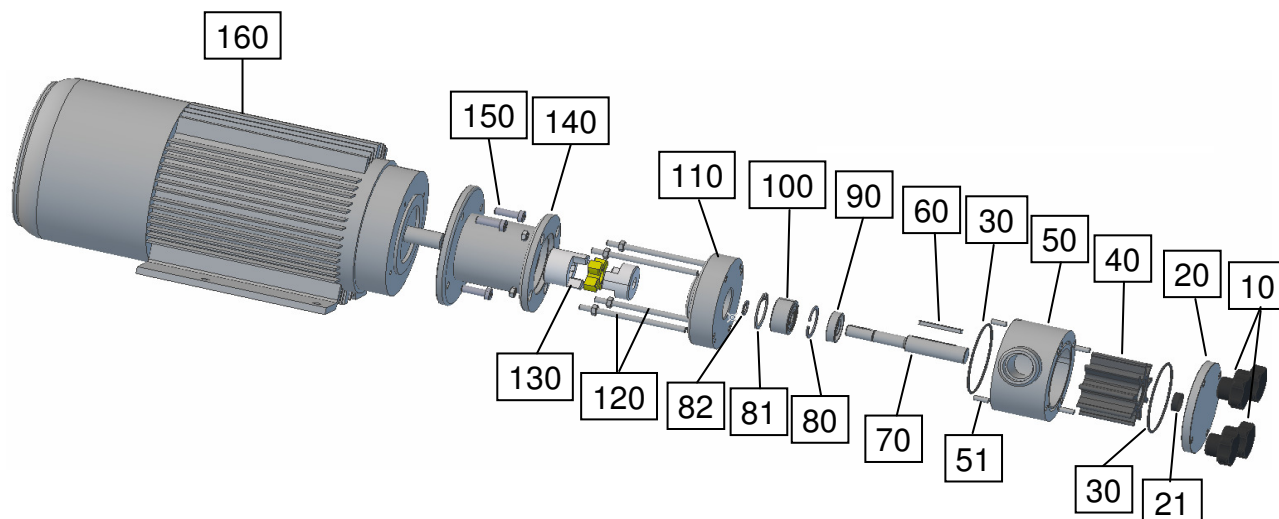

Parts list NIROSTAR 2000-B/PT

Pos.:	Part / Designation	Code	Number
10	Star knob M5 female thread	80651	4
20	Front cover NIROSTAR 2000	11014301GL	1
21	Floating bearing Iglur XSM	141606	1
30	O-Ring 56-2 NBR®	80003	2
30	O-Ring 56-2 EPDM®	80151	2
30	O-Ring 56-2 VITON®	80150	2
40	Impeller Perbunan type B - polyamid bush	11012912	1
40	Impeller Perbunan type B - stainless bush	11012911	1
40	Impeller Neoprene type B - stainless bush	11012511	1
40	Impeller EPDM® type B - stainless bush	11012411	1
40	Impeller EPDM® type B - polyamid bush	11012413	1
40	Impeller VITON® type A - stainless bush	11012801	2
40	Impeller VITON® type A - polyamid bush	11012810	2
40	Impeller plastic type A - polyamid bush	11012301	2
50	Housing NIROSTAR B	11013902	1
51	Dowel 4x12 stainless steel	70268	4
60	Fitting key A3x3x36	70317	1
70	Shaft long 10mm PT	11013010PT	1
80	Locking ring I 26x1,2 stainless steel	70167	1
81	Locking ring I 30x1,2 stainless steel	70305	1
82	Locking ring I 10x1,2 stainless steel	70309	1
90	Rotary shaft seal 10 x 26 x 7 NBR	80142	1
90	Rotary shaft seal 10 x 26 x 7 EPDM	80536	1
90	Rotary shaft seal 10 x 26 x 7 VITON	80414	1
100	Ball bearing S2200 "RS	80006	1
110	Rear cover NIROSTAR/PT	11014302NPL	1
120	Thread rod M5x87 A2	10902201	4
130	Rotex coupling complete	141026	1
140	Pump adapter	12000101	1
150	Hexagon socket head cap screw M6x16	70055	4
160	Motor 24V; 0,37kw; 3000 rpm. Complete	80359	1

Dimensions