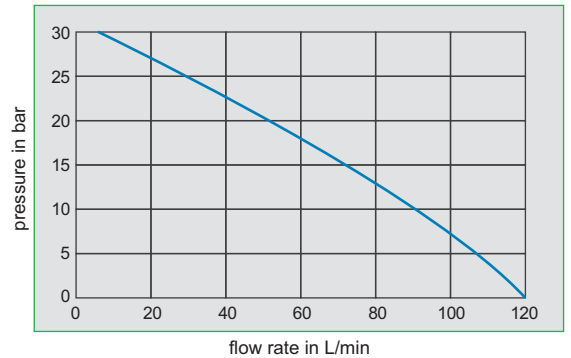

## ST-Super and PTO 500

ST-Super

ST-Super with 600 rpm

PTO 500 with sieve

- PTO 500 with 350 rpm
- PTO 500 with 540 rpm
- PTO 500 with 700 rpm
- PTO 500 with 800 rpm

### Features

Type	Suction hose	Discharge hose	Hose fittings	Nozzle	Suction filter	Safety chain
ST-Super	3 m, Ø 25 mm	7 m, Ø19 mm	✓	✓	✓	✓
PTO 500	✗	✗	✓	✗	✓	✓

✓ = yes ✗ = no

### Technical details

Type	Order no.	Flow rate L/min	Rotation rpm	Max. working pressure	Max. pressure	Weight	Connections in/out
ST-Super	120649	55 - 110	300 - 600	15 bar	30 bar	14 kg	¾", Ø 19 mm
PTO 500	120650	100 - 350	200 - 800	6 bar	10 bar	19 kg	1½", Ø 38 mm