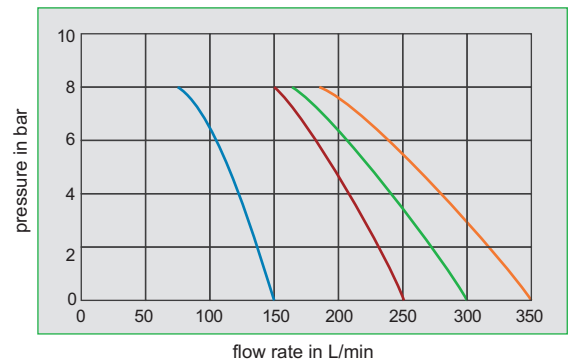

## ST-Super and PTO 500

ST-Super

ST-Super with 600 rpm

PTO 500 with sieve

- PTO 500 with 350 rpm
- PTO 500 with 540 rpm
- PTO 500 with 700 rpm
- PTO 500 with 800 rpm

### Technical details

Type	Order no.	Flow rate L/min	Rotation rpm	Max. working pressure	Max. pressure	Weight	Connections in/out
ST-Super	120649	55 - 110	300 - 600	15 bar	30 bar	14 kg	¾", Ø 19 mm
PTO 500	120650	100 - 350	200 - 800	6 bar	10 bar	19 kg	1½", Ø 38 mm