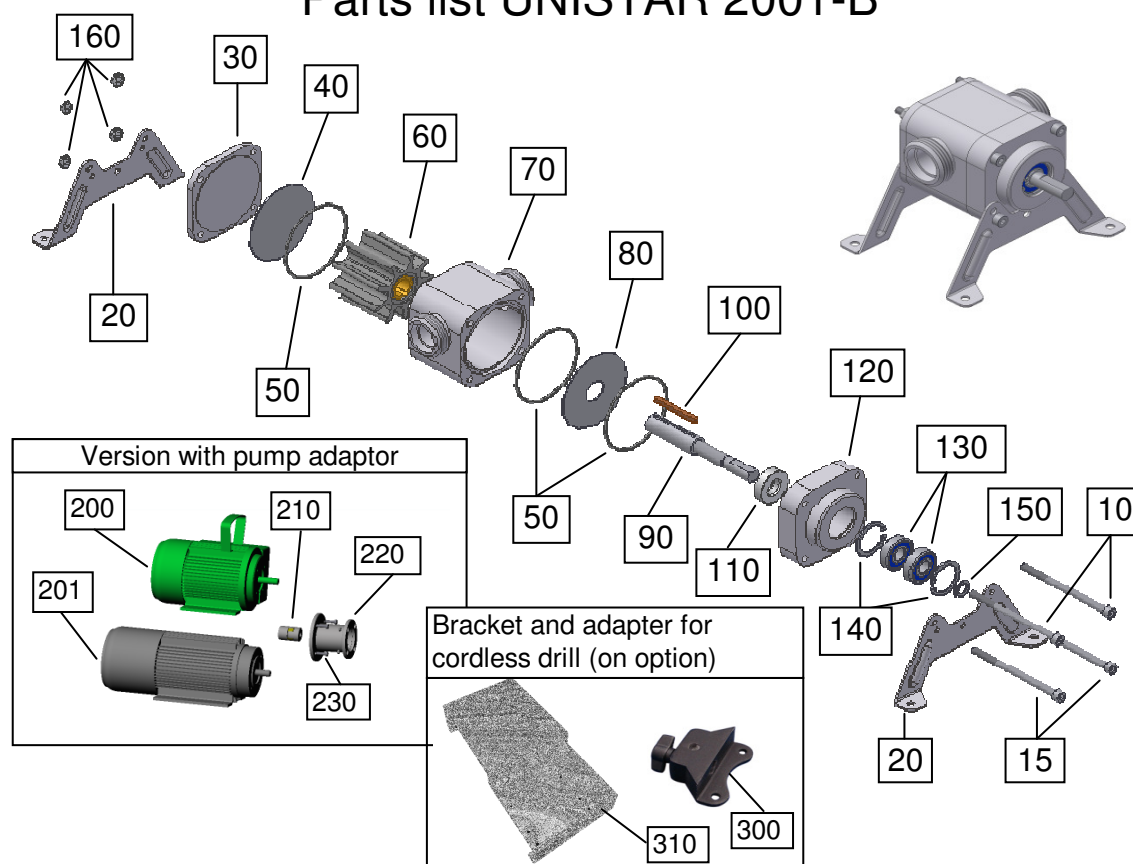

Parts list UNISTAR 2001-B

Parts list

Pos.:	Part / Designation	Code	Number
10	Hexagon head screw M5x75	70312	2
15	Hexagon head screw M5x80	70310	2
20	Pedestal	11012710	2
30	Front plate	11012002	1
40	Lateral disc - stainless steel	11012009	1
50	O-ring 56-2 NBR	80003	3
50	O-Ring 56-2 Viton	80150	3
50	O-Ring 56-2 EPDM	80151	3
60	Impeller Perbunan large / stainless steel bush	11012911	1
60	Impeller Perbunan large / polyamide bush	11012912	1
60	Impeller Neoprene large / stainless steel bush	11012511	1
60	Impeller Viton small / stainless steel bush	11012801	2
60	Impeller Viton small / polyamide bush	11012810	2
60	Impeller EPDM large / stainless steel bush	11012411	1
60	Impeller EPDM large / polyamide bush	11012413	1
60	Impeller plastic small / polyamide bush	11012301	2
70	Housing UNISTAR-B	11013008	1
80	Lateral disc with hole - stainless steel	11012709	1
90	Shaft long	11013010	1
100	Fitting key A3x3x36	70317	1

Parts list accessories

Pos.:	Part / Designation	Code	Number
300	Drill adapter	11012300	1
310	Drill bracket	11012310	1

Parts list pump with adapter

Pos.:	Part / Designation	Code	Number
10	Hexagon head screw M5x80 (pump adapter version)	70033	2
15	Hexagon head screw M5x80 (pump adapter version)	70033	2
200	Motor 230V; 0,37 KW; 1400 rpm; complete	80609	1
200	Motor 230V; 0,37 KW; 2800 rpm; complete	80608	1
200	Motor 400V; 0,37 KW; 1400 rpm; complete	80615	1
200	Motor 400V; 0,37 KW; 2800 rpm; complete	80613	1
201	Motor 12V-DC; 0,25 KW; 1500 rpm; complete	80099	1
201	Motor 12V-DC; 0,25 KW; 3000 rpm; complete	80101	1
201	Motor 24V-DC; 0,25 KW; 1500 rpm; complete	80098	1
201	Motor 24V-DC; 0,25 KW; 3000 rpm; complete	80100	1
210	Rotex coupling complete	141026	1
220	Pump adapter	12000101	1
230	Hexagon socket head cap screw M6x16	70055	4