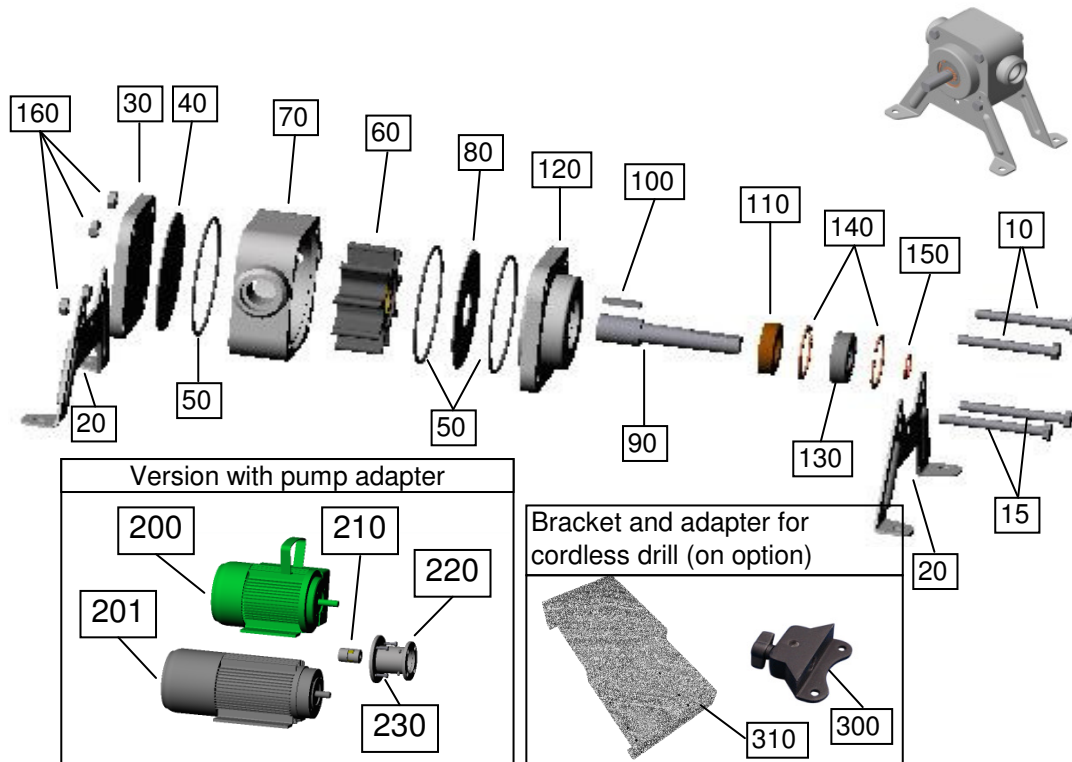

Parts list UNISTAR 2001-A

Parts List

Pos.:	Part / Designation	Code	Number
10	Hexagon head screw M5x45	70006	2
15	Hexagon head screw M5x50	70007	2
20	Pedestal	11012710	2
30	Front plate	11012002	1
40	Lateral disc - stainless steel	11012009	1
50	O-Ring 56-2 Viton	80150	3
50	O-Ring 56-2 EPDM	80151	3
50	O-ring 56-2 NBR	80003	3
60	Impeller Perbunan small / stainless steel bush	11012908	1
60	Impeller Perbunan small / polyamide bush	11012909	1
60	Impeller Neoprene small / stainless steel bush	11012505	1
60	Impeller Viton small / stainless steel bush	11012801	1
60	Impeller Viton samll / polyamide bush	11012810	1
60	Impeller EPDM small / stainless steel bush	11012401	1
60	Impeller EPDM small / polyamide bush	11012402	1
60	Impeller plastic small / polyamide bush	11012301	1
70	Housing small UNISTAR-A aluminium	11012001	1
80	Lateral disc with hole - stainless steel	11012709	1
90	Shaft short 10mm	11012005	1
100	Fitting key A3x3x16	70315	1
110	Rotary shaft seal NBR for 10 mm shaft / 10x26x7	80142	1
110	Rotary shaft seal Viton for 10 mm shaft / 10x26x7	80414	1
110	Rotary shaft seal EPDM for 10 mm shaft / 10x26x7	80540	1
120	Rear plate	11012003	1

Parts list for pump with adapter

Pos.:	Part / Designation	Code	Number
10	Hexagon head screw M5x60 (pump adapter version)	70235	2
15	Hexagon head screw M5x60 (pump adapter version)	70235	2
200	Motor 230V; 0,37 KW; 1400 U; complete	80609	1
200	Motor 230V; 0,37 KW; 2800 U; complete	80608	1
200	Motor 400V; 0,37 KW; 1400 U; complete	80615	1
200	Motor 400V; 0,37 KW; 2800 U; complete	80613	1
201	Motor 12V-DC; 0,25 KW; 1500 U; complete	80099	1
201	Motor 12V-DC; 0,25 KW; 3000 U; complete	80101	1
201	Motor 24V-DC; 0,25 KW; 1500 U; complete	80098	1
201	Motor 24V-DC; 0,25 KW; 3000 U; complete	80100	1
210	Rotex coupling complete	141026	1
220	Pump adapter	12000101	1
230	Hexagon socket head cap screw M6x16	70055	4