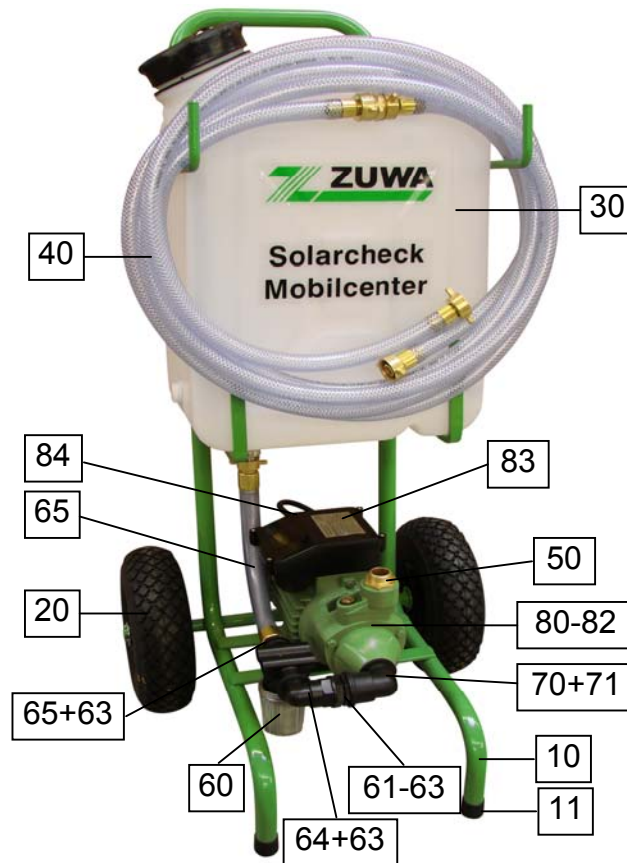

**Parts List Solarcheck Mobilcenter P80**

**Parts list**

Position	Part / Designation	Code	Number
10	Chassis	13405110BT	1
20	Inflatable wheel	80120	2
30	30 litre tank	13405	1
40	3m hose extension PVC 13 x 3,5	131122	2
50	Threaded nipple brass 1" x 3/4" external thread	131217	1
60	Spare filter with suction line P80 (Pos.61-65)	13405221	1
61	Pressure pipe filter 3/4" internal thread	8105042	1
62	Reducer 1" x 3/4" external thread	8058201	1
63	Bent hose connection external thread	8011202	1
64	O-Ring 26-3	80011	2
65	Suction hose SMC P80 complete	30025	1
70	Elbow brass 90° internal x external thread	80645	1
80	Pump P80 complete ( Pos.81-84)	165010	1
81	Impeller wheel for pump P80	1650104	1
82	Floating ring seal	1650106	1
83	Capacitor	16501022	1
84	Fan cover	16501017	1

## Parts List Solarcheck Mobilcenter P80

item number 134053V10  
from manufacturing year 02.2010

Pos.	Part / Designation	Code	Qty.
10	Chassis RAL 6011	13405110BT	1
11	Rubber pads	80543	2
20	Inflatable wheel	80120	2
30	30 litre tank	13405	1
40	3 m hose extension PVC 13 x 3,5	131122	2
50	Threaded nipple brass 1" x 3/4" external thread	131217	1
60	Pressure pipe filter 3/4" internal thread	8105042	1
61	Reducer 1" x 3/4" external thread	8058201	1
62	O-Ring 34 x 3	80032	1
63	O-Ring 26 x 3	80011	3
64	Elbow plastic 90° 3/4" internal x 3/4" external thread	51262033	1
65	Straight hose connection 3/4" x 19	8011203	1
66	Suction hose SMC P80 complete	30025V2	1
70	Elbow plastic 90° 1" internal x 1" external thread	80645	1
71	Flat packing ring	80206	1
80	Pump P80 complete (Pos. 81-84)	165010	1
81	Impeller wheel for pump P80	1650104	1
82	Floating ring seal	1650106	1
83	Capacitor	16501022	1
84	Fan cover	16501017	1