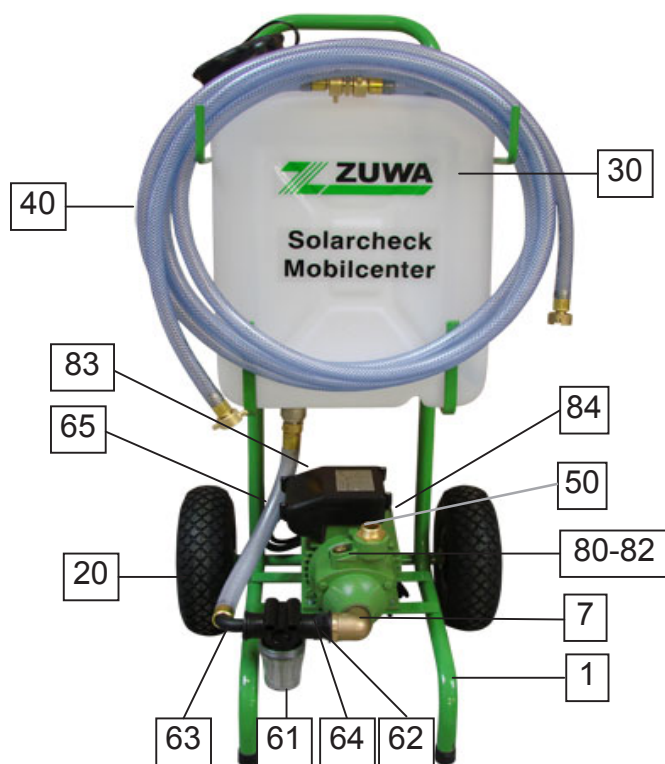

**Parts List Solarcheck Mobilcenter P80**

**Parts list**

Position	Part / Designation	Code	Number
10	Chassis	13405110BT	1
20	Inflatable wheel	80120	2
30	30 litre tank	13405	1
40	3m hose extension PVC 13 x 3,5	131122	2
50	Threaded nipple brass 1" x 3/4" external thread	131217	1
60	Spare filter with suction line P80 (Pos.61-65)	13405221	1
61	Pressure pipe filter 3/4" internal thread	8105042	1
62	Reducer 1" x 3/4" external thread	8058201	1
63	Bent hose connection external thread	8011202	1
64	O-Ring 26-3	80011	2
65	Suction hose SMC P80 complete	30025	1
70	Elbow brass 90° internal x external thread	80645	1
80	Pump P80 complete ( Pos.81-84)	165010	1
81	Impeller wheel for pump P80	1650104	1
82	Floating ring seal	1650106	1
83	Capacitor	16501022	1
84	Fan cover	16501017	1

## Parts List Solarcheck Mobilcenter P80

item number 134053V10  
from manufacturing year 02.2010

Pos.	Part / Designation	Code	Qty.
10	Chassis RAL 6011	13405110BT	1
11	Rubber pads	80543	2
20	Inflatable wheel	80120	2
30	30 litre tank	13405	1
40	3 m hose extension PVC 13 x 3,5	131122	2
50	Threaded nipple brass 1" x 3/4" external thread	131217	1
60	Pressure pipe filter 3/4" internal thread	8105042	1
61	Reducer 1" x 3/4" external thread	8058201	1
62	O-Ring 34 x 3	80032	1
63	O-Ring 26 x 3	80011	3
64	Elbow plastic 90° 3/4" internal x 3/4" external thread	51262033	1
65	Straight hose connection 3/4" x 19	8011203	1
66	Suction hose SMC P80 complete	30025V2	1
70	Elbow plastic 90° 1" internal x 1" external thread	80645	1
71	Flat packing ring	80206	1
80	Pump P80 complete (Pos. 81-84)	165010	1
81	Impeller wheel for pump P80	1650104	1
82	Floating ring seal	1650106	1
83	Capacitor	16501022	1
84	Fan cover	16501017	1