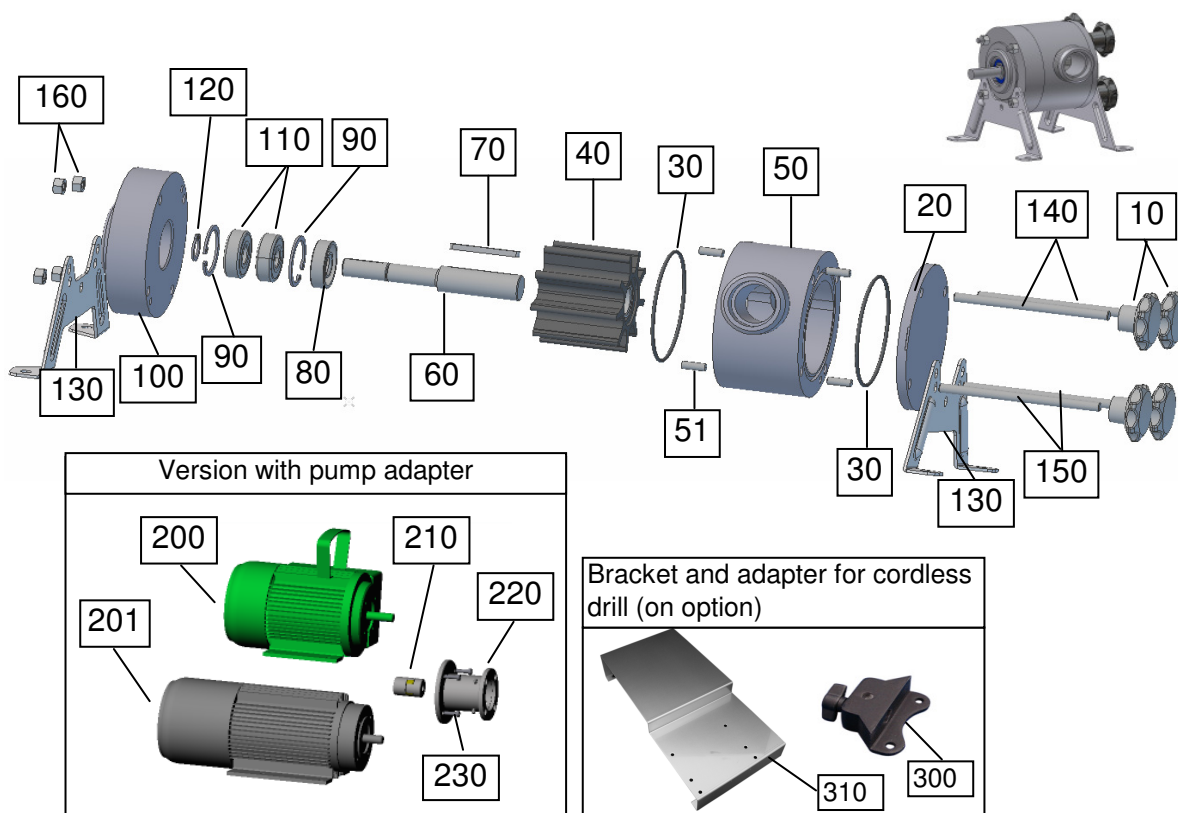

Parts list NIROSTAR 2001-B

Parts list

Pos.:	Part / Designation	Code	Number
10	Star knob M5 female thread	80561	4
20	Front cover NIROSTAR	11014301	1
30	O-ring 56-2 NBR	80003	2
30	O-ring 56-2 EPDM	80151	2
30	O-ring 56-2 VITON	80150	2
40	Impeller Perbunan type B / polyamid bush	11012912	1
40	Impeller Perbunan type B / stainless steel bush	11012911	1
40	Impeller Neoprene type B / stainless steel bush	11012511	1
40	Impeller EPDM type B / stainless steel bush	11012411	1
40	Impeller EPDM type B / polyamid bush	11012413	1
40	Impeller VITON type A / stainless steel bush	11012801	2
40	Impeller VITON type A / polyamid bush	11012810	2
40	Impeller plastic type A / polyamide bush	11012301	2
50	Housing NIROSTAR-B	11013902	1
51	Dowel 4x12 stainless steel	70268	4
60	Shaft long 10mm	11013010	1
70	Fitting key A3x3x36	70317	1
80	Rotary shaft seal 10x26x7 NBR	80142	1
80	Rotary shaft seal 10x26x7 EPDM	80536	1
80	Rotary shaft seal 10x26x7 VITON	80414	1
90	Locking ring I 26x1,2	70284	2
100	Rear cover NIROSTAR	11014302N	1
110	Ball bearing 6000 2RS C3 Niro	80091	2
120	Locking ring A10	70307	1
130	Pedestal aluminium	11012710	2

Parts list for pump with adapter

Pos.:	Part / Designation	Code	Number
140	Headless set screw M5x85 (pump adapter version)	11013107	2
150	Headless set screw M5x85 (pump adapter version)	11013107	2
200	Motor 230V; 0,55 KW; 1400 rpm; complete	80611	1
200	Motor 230V; 0,55 KW; 2800 rpm; complete	80610	1
200	Motor 400V; 0,55 KW; 1400 rpm; complete	80614	1
200	Motor 400V; 0,55 KW; 2800 rpm; complete	80612	1
201	Motor 12V-DC; 0,37 KW; 1500 rpm; complete	80458	1
201	Motor 12V-DC; 0,37 KW; 3000 rpm; complete	80358	1
201	Motor 24V-DC; 0,37 KW; 1500 rpm; complete	80457	1
201	Motor 24V-DC; 0,37 KW; 3000 rpm; complete	80359	1
210	Rotex coupling complete	141026	1
220	Pump adapter	12000101	1
230	Hexagon socket head cap screw M6x16	70055	4