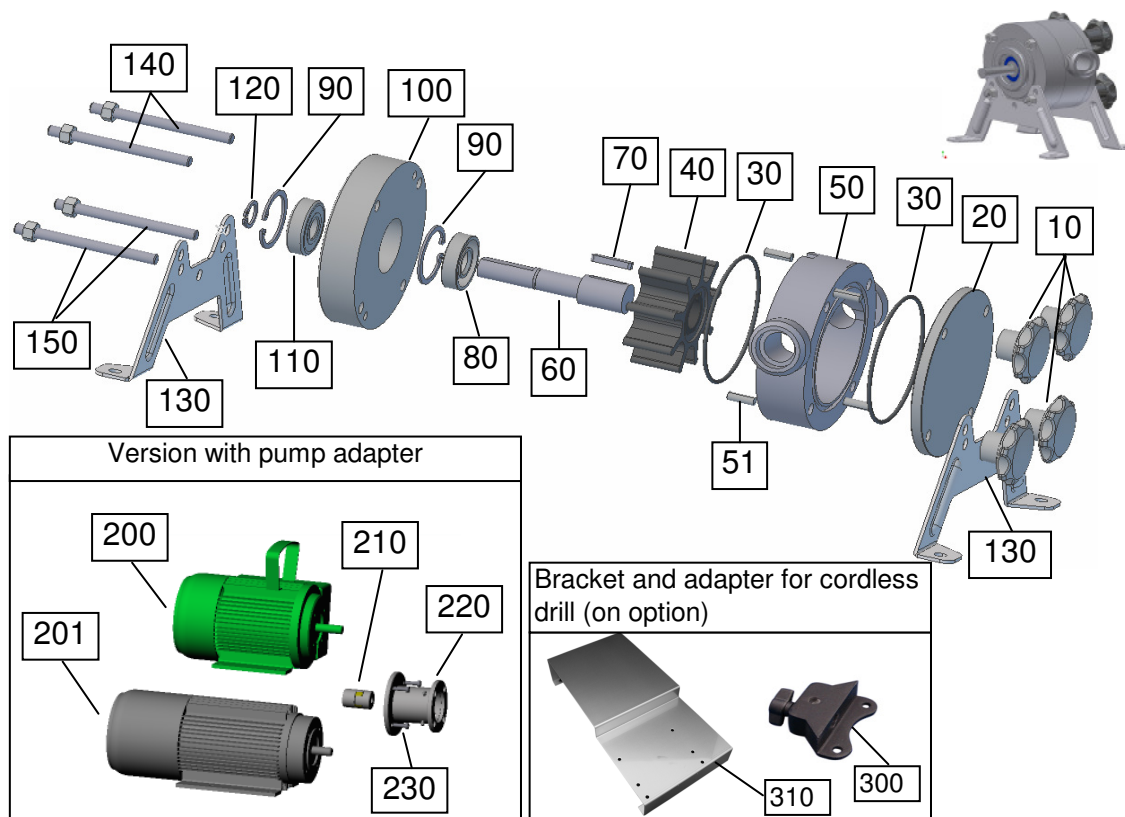

Parts list NIROSTAR 2001-A

Parts list

Pos.:	Part / Designation	Code	Number
10	Star knob M5 female thread	80561	4
20	Front cover NIROSTAR-A	11014301	1
30	O-ring 56-2 NBR	80003	2
30	O-ring 56-2 EPDM	80151	2
30	O-ring 56-2 VITON	80150	2
40	Impeller Perbunan type A / polyamid bush	11012909	1
40	Impeller Perbunan type A / stainless steel bush	11012908	1
40	Impeller Neoprene type A / stainless steel bush	11012505	1
40	Impeller EPDM type A / stainless steel bush	11012401	1
40	Impeller EPDM type A / polyamid bush	11012402	1
40	Impeller VITON type A / stainless steel bush	11012801	1
40	Impeller VITON type A / polyamid bush	11012810	1
40	Impeller plastic type A / polyamide bush	11012301	1
50	Housing NIROSTAR-A	11012605	1
51	Dowel 4x12 stainless steel	70268	4
60	Shaft short 10mm	11012005	1
70	Fitting key A3x3x16	70315	1
80	Rotary shaft seal 10x26x7 NBR	80142	1
80	Rotary shaft seal 10x26x7 EPDM	80536	1
80	Rotary shaft seal 10x26x7 VITON	80414	1
90	Locking ring I 26x1,2	70284	2
100	Rear cover NIROSTAR-A	11014302N	1
110	Ball bearing 6000 2RS C3 Niro	80091	1
120	Locking ring A10	70307	1
130	Pedestal aluminium	11012710	2

Parts list for pump with adapter

Pos.:	Part / Designation	Code	Number
140	Headless set screw M5x62 (pump adapter version)	11014308	2
150	Headless set screw M5x62 (pump adapter version)	11014308	2
200	Motor 230V; 0,37 KW; 1400 rpm; complete	80609	1
200	Motor 230V; 0,37 KW; 2800 rpm; complete	80608	1
200	Motor 400V; 0,37 KW; 1400 rpm; complete	80615	1
200	Motor 400V; 0,37 KW; 2800 rpm; complete	80613	1
201	Motor 12V-DC; 0,25 KW; 1500 rpm; complete	80099	1
201	Motor 12V-DC; 0,25 KW; 3000 rpm; complete	80101	1
201	Motor 24V-DC; 0,25 KW; 1500 rpm; complete	80098	1
201	Motor 24V-DC; 0,25 KW; 3000 rpm; complete	80100	1
210	Rotex coupling complete	141026	1
220	Pump adapter	12000101	1
230	Hexagon socket head cap screw M6x16	70055	4