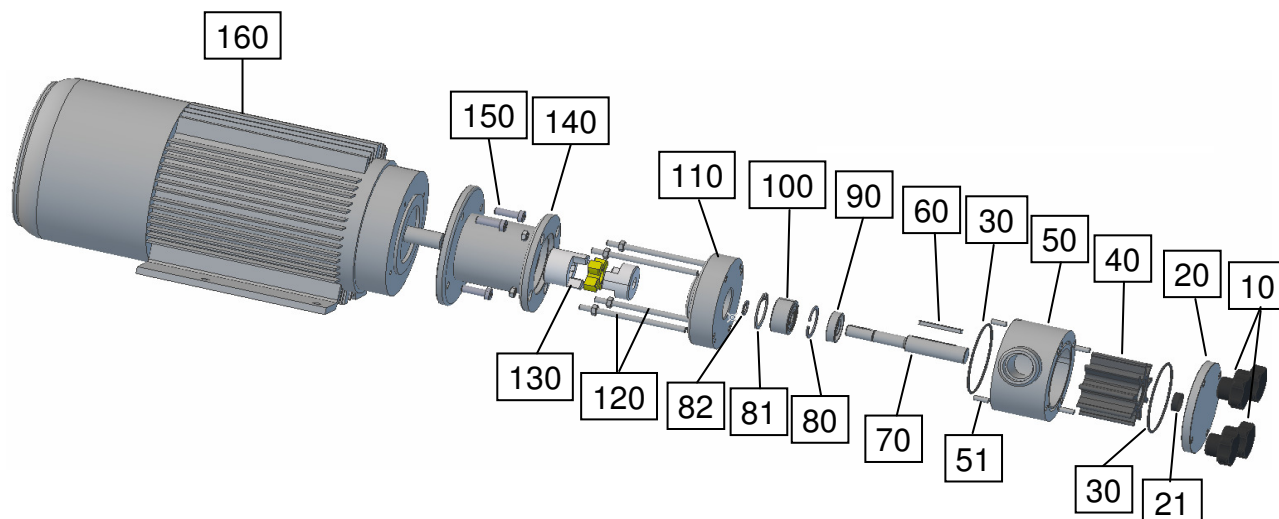

## Parts list NIROSTAR 2000-B/PT

Pos.:	Part / Designation	Code	Number
10	Star knob M5 female thread	80651	4
20	Front cover NIROSTAR 2000	11014301GL	1
21	Floating bearing Igluir XSM	141606	1
30	O-Ring 56-2 NBR®	80003	2
30	O-Ring 56-2 EPDM®	80151	2
30	O-Ring 56-2 VITON®	80150	2
40	Impeller Perbunan type B - polyamid bush	11012912	1
40	Impeller Perbunan type B - stainless bush	11012911	1
40	Impeller Neoprene type B - stainless bush	11012511	1
40	Impeller EPDM® type B - stainless bush	11012411	1
40	Impeller EPDM® type B - polyamid bush	11012413	1
40	Impeller VITON® type A - stainless bush	11012801	2
40	Impeller VITON® type A - polyamid bush	11012810	2
40	Impeller plastic type A - polyamid bush	11012301	2
50	Housing NIROSTAR B	11013902	1
51	Dowel 4x12 stainless steel	70268	4
60	Fitting key A3x3x36	70317	1
70	Shaft long 10mm PT	11013010PT	1
80	Locking ring I 26x1,2 stainless steel	70167	1
81	Locking ring I 30x1,2 stainless steel	70305	1
82	Locking ring I 10x1,2 stainless steel	70309	1
90	Rotary shaft seal 10 x 26 x 7 NBR	80142	1
90	Rotary shaft seal 10 x 26 x 7 EPDM	80536	1
90	Rotary shaft seal 10 x 26 x 7 VITON	80414	1
100	Ball bearing S2200 "RS	80006	1
110	Rear cover NIROSTAR/PT	11014302NPL	1
120	Thread rod M5x87 A2	10902201	4
130	Rotex coupling complete	141026	1
140	Pump adapter	12000101	1
150	Hexagon socket head cap screw M6x16	70055	4
160	Motor 24V; 0,37kw; 3000 rpm. Complete	80359	1

Dimensions