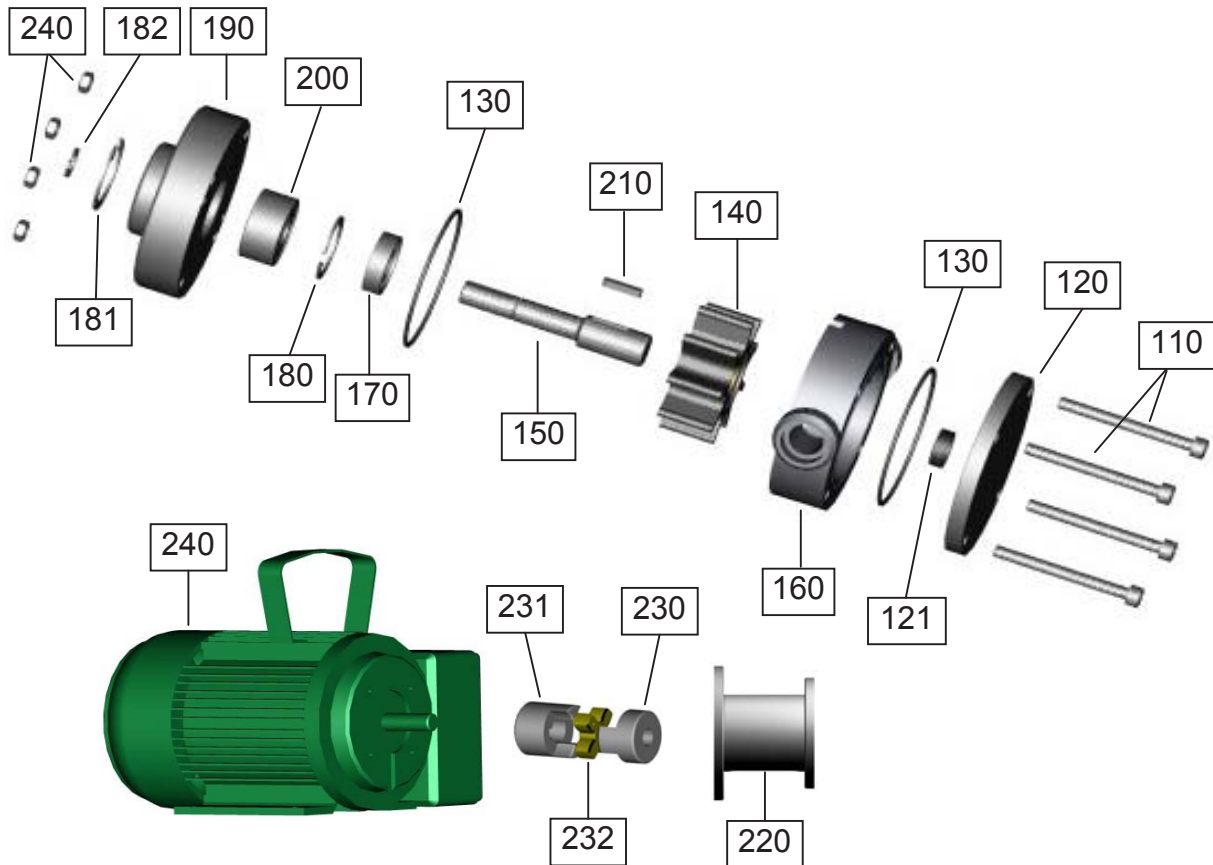

Parts List DESCAL NIROSTAR 2000-A/PT

No: 134059

Parts list

Pos.:	Part / Designation	Code	Number
10	chassis	13405110BT	1
20	inflatable Wheel	80120	2
30	30 litre tank	80105	1
40	hose clip and spigot nut	131238/131239	4
60	pvc fabric hose 1/2" 3m	30040	2
70	T-piece stainless steel 3 x 3/4" female thread	80110	1
71	threaded nipple brass 3/4" x 3/4" male thread	131215	1
72	ball valve stainless steel	80382	2
73	sealing cap	13405217	2
80	filter pressure line 3/4" female thread	8105042	1

Parts list

Pos.:	Part / Designation	Code	Number
110	socket head cap screw M5x55 A2	70324	4
120	front plate NIROSTAR with slide bearing	11014301GL	1
121	slide bearing Iglidur XSM	141606	1
130	O-Ring 56-2 NBR	80003	2
140	Impeller Perbunan Type A / polyamide bush (SANIT)	11012909	1
140	Impeller VITON Type A / stainless steel bush (SOTIN)	11012801	1
150	shaft short 10mm Pt-Version	11012005PT	1
160	housing NIROSTAR-A with threaded nipple	11012605	1
170	rotary shaft seal EPDM 10x26x7 (SANIT)	80536	1
170	rotary shaft seal VITON 10x26x7 (SOTIN)	80414	1
180	locking ring I 26x1,2	70284	1
181	locking ring I 30x1,2	70305	1
182	locking ring A 10	70307	1
190	rear plate NIROSTAR/PT	11014302NPL	1
200	ball joint bearing S2200 2RS	80006	1
210	fitting key A3x3x16	70315	1
220	pump carrier	12000101	1
221	socket head cap screw M6x16	70055	4
230	ROTEX dog clutch for 10 mm shaft	14102601	1
231	ROTEX dog clutch, motor, for 14 mm shaft	14102602	1
232	ROTEX dog clutch, gear ring, plastic yellow	14102603	1
240	hexagon nut M5	70003	4
240	motor 230V; 0,37kW; 2800 rpm; NW	80608	1