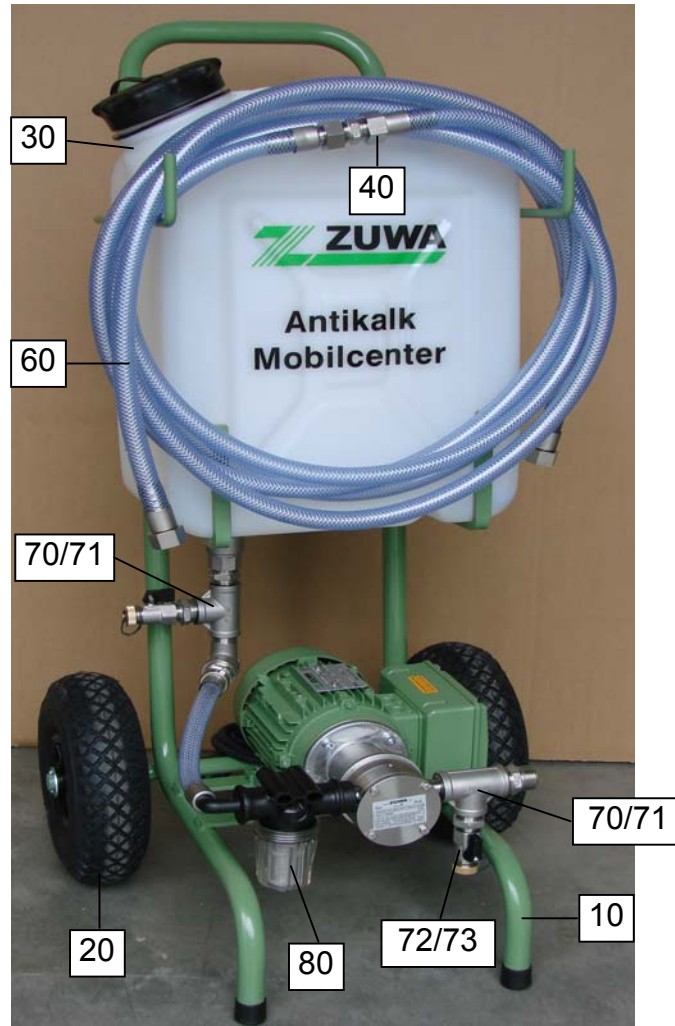

Parts List DESCAL NIROSTAR 2000-A/PT

No: 134059

Parts list

Pos.:	Part / Designation	Code	Number
10	chassis	13405110BT	1
20	inflatable Wheel	80120	2
30	30 litre tank	80105	1
40	hose clip and spigot nut	131238/131239	4
60	pvc fabric hose 1/2" 3m	30040	2
70	T-piece stainless steel 3 x 3/4" female thread	80110	1
71	threaded nipple brass 3/4" x 3/4" male thread	131215	1
72	ball valve stainless steel	80382	2
73	sealing cap	13405217	2
80	filter pressure line 3/4" female thread	8105042	1

Parts list

Pos.:	Part / Designation	Code	Number
110	socket head cap screw M5x55 A2	70324	4
120	front plate NIROSTAR with slide bearing	11014301GL	1
121	slide bearing Iglidur XSM	141606	1
130	O-Ring 56-2 NBR	80003	2
140	Impeller Perbunan Type A / polyamide bush (SANIT)	11012909	1
140	Impeller VITON Type A / stainless steel bush (SOTIN)	11012801	1
150	shaft short 10mm Pt-Version	11012005PT	1
160	housing NIROSTAR-A with threaded nipple	11012605	1
170	rotary shaft seal EPDM 10x26x7 (SANIT)	80536	1
170	rotary shaft seal VITON 10x26x7 (SOTIN)	80414	1
180	locking ring I 26x1,2	70284	1
181	locking ring I 30x1,2	70305	1
182	locking ring A 10	70307	1
190	rear plate NIROSTAR/PT	11014302NPL	1
200	ball joint bearing S2200 2RS	80006	1
210	fitting key A3x3x16	70315	1
220	pump carrier	12000101	1
221	socket head cap screw M6x16	70055	4
230	ROTEX dog clutch for 10 mm shaft	14102601	1
231	ROTEX dog clutch, motor, for 14 mm shaft	14102602	1
232	ROTEX dog clutch, gear ring, plastic yellow	14102603	1
240	hexagon nut M5	70003	4
240	motor 230V; 0,37kW; 2800 rpm; NW	80608	1